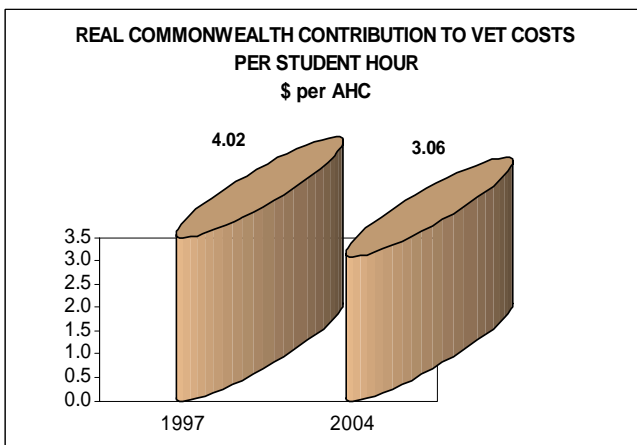

Ms Forward was commenting in the wake of the release by the NCVER of its annual *Australian Vocational Education and Training Statistics: Financial Information* report, which shows that, in real terms, Commonwealth funding for VET is nearly a dollar less per student hour in 2004 than it was in 1997 (see charts below). If per student hour funding were maintained at 1997 levels, the Commonwealth would have contributed an additional $328.7m in 2004.

“After nearly a decade of funding cuts, the Prime Minister is calling for action to address skills shortages,” Ms Forward noted, “yet his government persists with VET funding policies that have seen both the numbers of people undertaking training and the number of hours of training undertaken fall”.

“The number of students undertaking training in 2004 was the lowest since 1998,” Ms Forward said.

“The Government makes much of its Australian Technical Colleges initiative,” said Ms Forward, “but the truth is that these colleges will serve only a handful of students. TAFE Institutes, on the other hand, the bulwark of the Australian training system, have been systematically starved of funds by the Howard Government”.

Sources: NCVER, Australian Vocational Education and Training Statistics, Financial Information 2004; NCVER, Australian Vocational Education and Training Statistics, Students and Outcomes, 2004; ABS 6401.0.

For further information, please contact:

Pat Forward
AEU Federal TAFE Secretary
0425 743 954

Linda Simon
AEU Federal TAFE President
0411 550 439