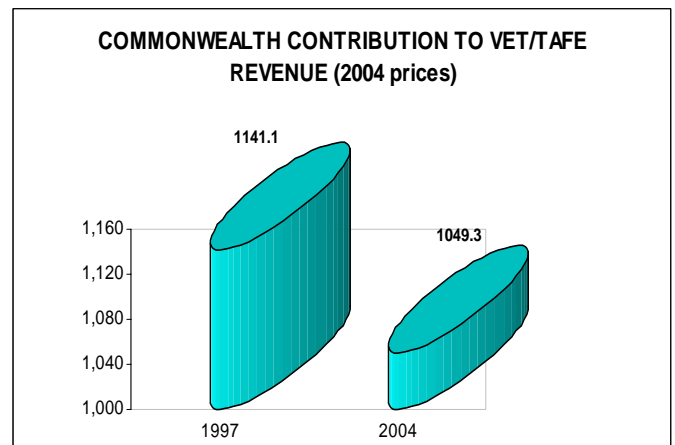

Ms Forward was commenting in the wake of the release by the NCVER of its annual *Australian Vocational Education and Training Statistics: Financial Information* report, which shows that, in real terms, Commonwealth funding for VET is nearly a dollar less per student hour in 2004 than it was in 1997 (see charts below). If per student hour funding were maintained at 1997 levels, the Commonwealth would have contributed an additional $328.7m in 2004.

“After nearly a decade of funding cuts, the Prime Minister is calling for action to address skills shortages,” Ms Forward noted, “yet his government persists with VET funding policies that have seen both the numbers of people undertaking training and the number of hours of training undertaken fall”.

“The number of students undertaking training in 2004 was the lowest since 1998,” Ms Forward said.

“The Government makes much of its Australian Technical Colleges initiative,” said Ms Forward, “but the truth is that these colleges will serve only a handful of students. TAFE Institutes, on the other hand, the bulwark of the Australian training system, have been systematically starved of funds by the Howard Government”.

Sources: NCVER, Australian Vocational Education and Training Statistics, Financial Information 2004; NCVER, Australian Vocational Education and Training Statistics, Students and Outcomes, 2004; ABS 6401.0.

For further information, please contact:

Pat Forward
AEU Federal TAFE Secretary
0425 743 954

Linda Simon
AEU Federal TAFE President
0411 550 439